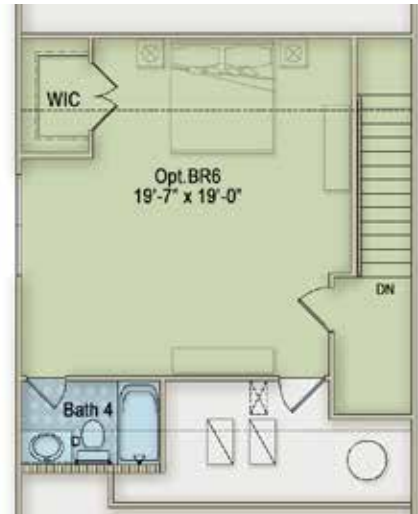

## GOTHIC

EXTERIOR DESIGN

~2,742 TO 3,252 SQUARE FEET

## VICTORIAN

EXTERIOR DESIGN

~2,710 TO 3,220 SQUARE FEET

## BAROQUE

EXTERIOR DESIGN

~2,710 TO 3,220 SQUARE FEET

LAYOUT AND SQUARE FOOTAGE VARIES SLIGHTLY ACCORDING TO EXTERIOR DESIGN. FLOOR PLAN SHOWN IS THE QUEEN ANNE EXTERIOR DESIGN.

FIRST FLOOR

OPTIONAL FIRST FLOOR

OPTIONAL  
BEDROOM 4/BATH 3

OPTIONAL BEDROOM 6  
THIRD FLOOR

SECOND FLOOR

THIRD FLOOR