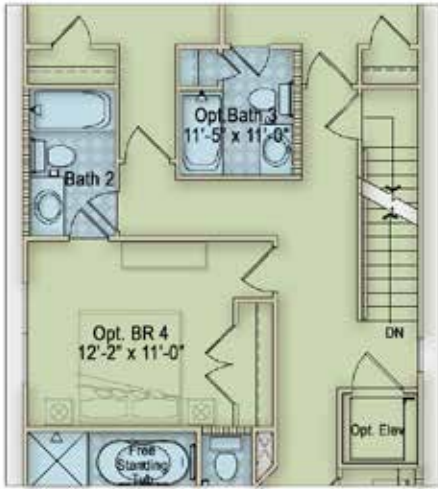

## VICTORIAN

EXTERIOR DESIGN

~2,710 TO 3,220 SQUARE FEET

## BAROQUE

EXTERIOR DESIGN

~2,710 TO 3,220 SQUARE FEET

LAYOUT AND SQUARE FOOTAGE VARIES SLIGHTLY ACCORDING TO EXTERIOR DESIGN. FLOOR PLAN SHOWN IS THE QUEEN ANNE EXTERIOR DESIGN.

FIRST FLOOR

OPTIONAL FIRST FLOOR

OPTIONAL  
BEDROOM 4/BATH 3

OPTIONAL BEDROOM 6  
THIRD FLOOR

SECOND FLOOR

THIRD FLOOR