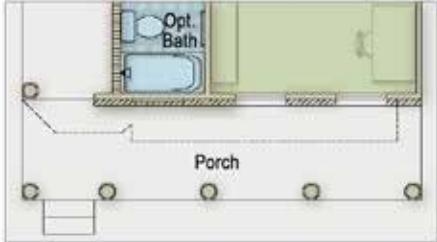

## BAROQUE

EXTERIOR DESIGN

~2,710 TO 3,220 SQUARE FEET

LAYOUT AND SQUARE FOOTAGE VARIES SLIGHTLY ACCORDING TO EXTERIOR DESIGN. FLOOR PLAN SHOWN IS THE QUEEN ANNE EXTERIOR DESIGN.

FIRST FLOOR

OPTIONAL FIRST FLOOR