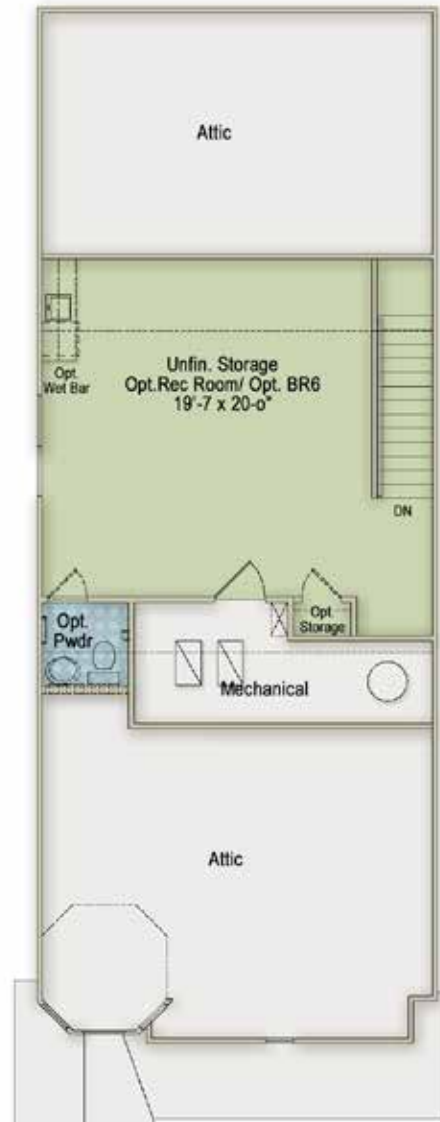

## CRAFTSMAN

EXTERIOR DESIGN

~2,735 TO 3,245 SQUARE FEET

## VICTORIAN

EXTERIOR DESIGN

~2,710 TO 3,220 SQUARE FEET

## BAROQUE

EXTERIOR DESIGN

~2,710 TO 3,220 SQUARE FEET

LAYOUT AND SQUARE FOOTAGE VARIES SLIGHTLY ACCORDING TO EXTERIOR DESIGN. FLOOR PLAN SHOWN IS THE QUEEN ANNE EXTERIOR DESIGN.

FIRST FLOOR

OPTIONAL FIRST FLOOR

OPTIONAL  
BEDROOM 4/BATH 3

OPTIONAL BEDROOM 6  
THIRD FLOOR

SECOND FLOOR

THIRD FLOOR