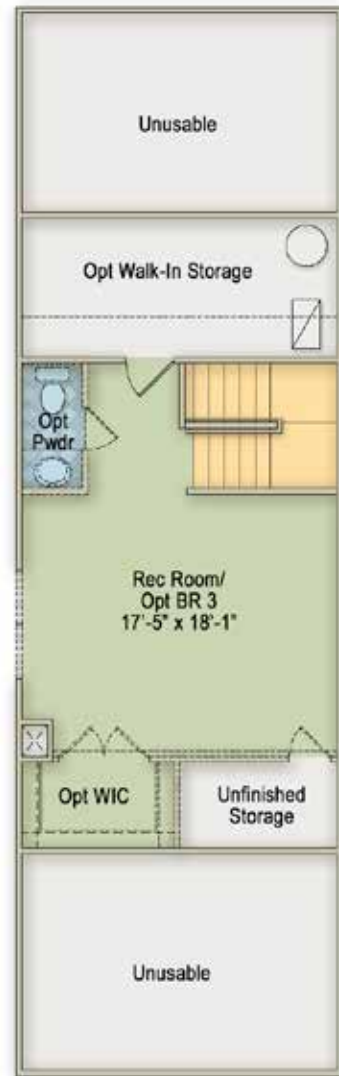

GEORGIAN
EXTERIOR DESIGN
~2,374 SQUARE FEET

ITALIANATE
EXTERIOR DESIGN
~2,374 SQUARE FEET

FIRST FLOOR

LAYOUT AND SQUARE FOOTAGE VARIES SLIGHTLY ACCORDING TO EXTERIOR DESIGN.
 FLOOR PLAN SHOWN IS THE COUNTRY LODGE EXTERIOR DESIGN.

SECOND FLOOR

OPTIONAL
 THIRD FLOOR
 FULL BATH

THIRD FLOOR