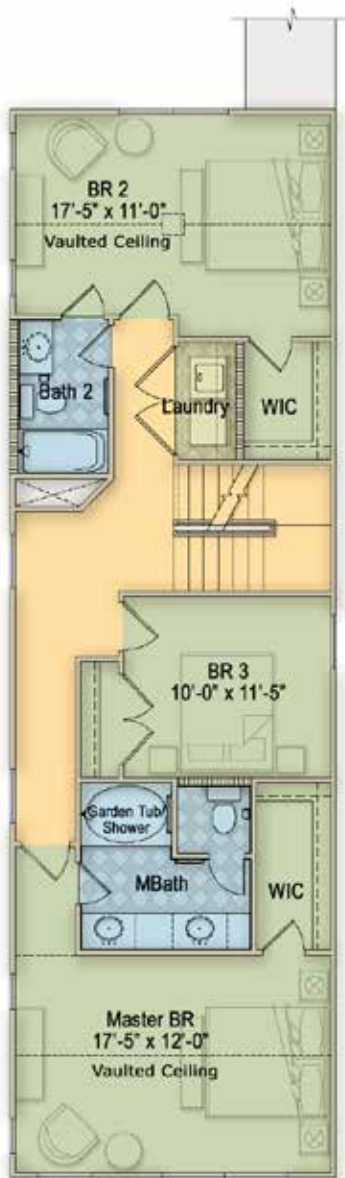

THE SUMTER

FROM OUR CHARLESTON COLLECTION

COUNTRY LODGE

EXTERIOR DESIGN

~2,374 SQUARE FEET

*Additional exterior
designs are available.
See back panel for
more information.*

For more information call 919-249-7008 or visit E1Homes.com.

GEORGIAN
EXTERIOR DESIGN
~2,374 SQUARE FEET

ITALIANATE
EXTERIOR DESIGN
~2,374 SQUARE FEET

FIRST FLOOR

LAYOUT AND SQUARE FOOTAGE VARIES SLIGHTLY ACCORDING TO EXTERIOR DESIGN.
 FLOOR PLAN SHOWN IS THE COUNTRY LODGE EXTERIOR DESIGN.

SECOND FLOOR

OPTIONAL
 THIRD FLOOR
 FULL BATH

THIRD FLOOR