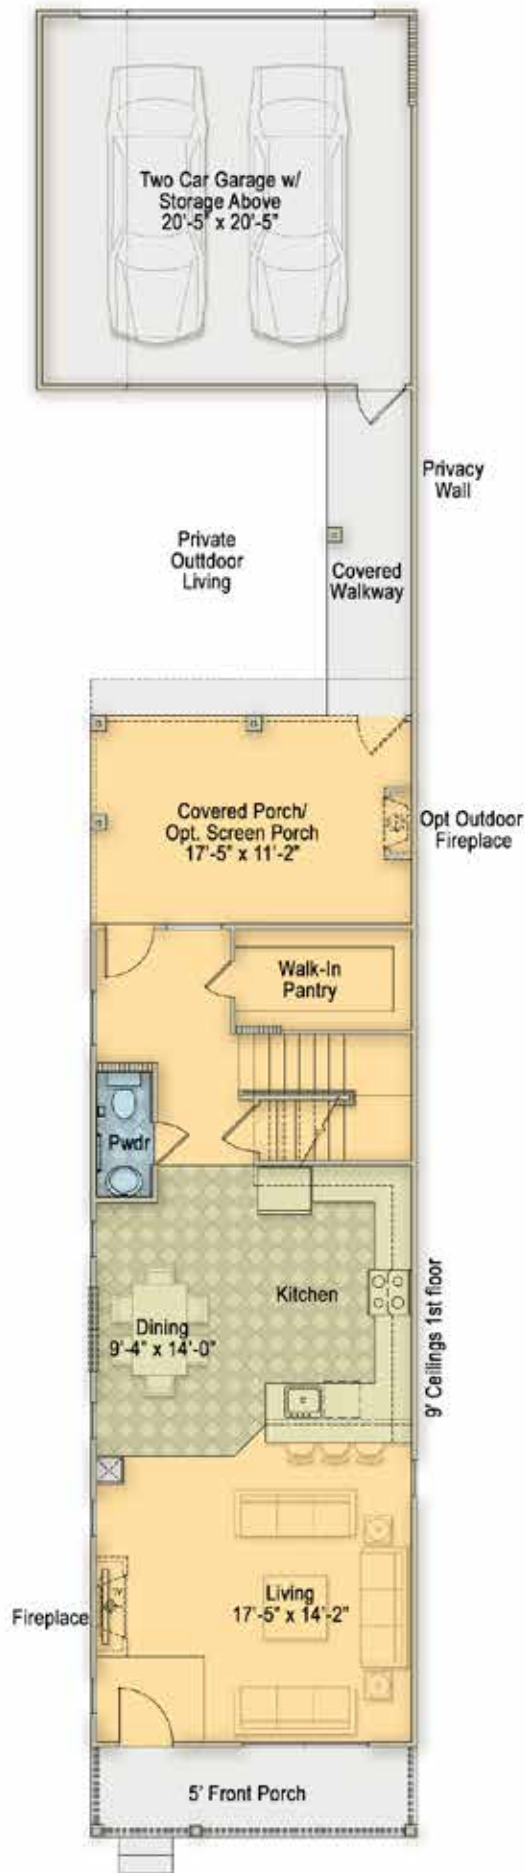

THE SUMTER

FROM OUR CHARLESTON COLLECTION

COUNTRY LODGE

EXTERIOR DESIGN

~2,374 SQUARE FEET

*Additional exterior
designs are available.
See back panel for
more information.*

For more information call 919-249-7008 or visit E1Homes.com.

GEORGIAN
EXTERIOR DESIGN
~2,374 SQUARE FEET

ITALIANATE
EXTERIOR DESIGN
~2,374 SQUARE FEET

FIRST FLOOR

LAYOUT AND SQUARE FOOTAGE VARIES SLIGHTLY ACCORDING TO EXTERIOR DESIGN.
 FLOOR PLAN SHOWN IS THE COUNTRY LODGE EXTERIOR DESIGN.

SECOND FLOOR

OPTIONAL
 THIRD FLOOR
 FULL BATH

THIRD FLOOR