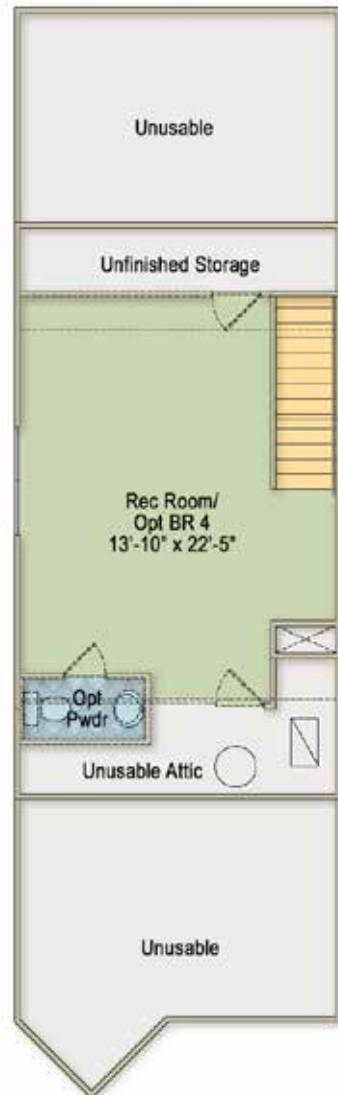

QUEEN ANNE
EXTERIOR DESIGN
~2,389 SQUARE FEET

FARM HOUSE
EXTERIOR DESIGN
~2,371 SQUARE FEET

COLONIAL REVIVAL
EXTERIOR DESIGN
~2,371 SQUARE FEET

OPTIONAL
FIREPLACE W/
OPT. COVERED OR
SCREEN PORCH

FIRST FLOOR

LAYOUT AND SQUARE FOOTAGE VARIES SLIGHTLY ACCORDING TO EXTERIOR DESIGN.
FLOOR PLAN SHOWN IS THE COUNTRY LODGE EXTERIOR DESIGN.

SECOND FLOOR

OPTIONAL
THIRD FLOOR
FULL BATH

THIRD FLOOR