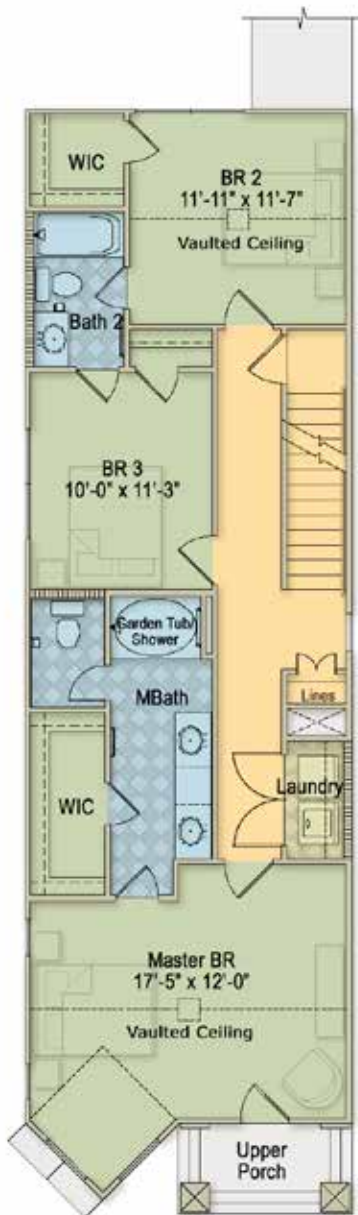

THE SAINT JAMES

FROM OUR CHARLESTON COLLECTION

COUNTRY LODGE

EXTERIOR DESIGN

~2,380 SQUARE FEET

*Additional exterior
designs are available.
See back panel for
more information.*

For more information call 919-249-7008 or visit E1Homes.com.

QUEEN ANNE
EXTERIOR DESIGN
~2,389 SQUARE FEET

FARM HOUSE
EXTERIOR DESIGN
~2,371 SQUARE FEET

COLONIAL REVIVAL
EXTERIOR DESIGN
~2,371 SQUARE FEET

OPTIONAL
FIREPLACE W/
OPT. COVERED OR
SCREEN PORCH

FIRST FLOOR

LAYOUT AND SQUARE FOOTAGE VARIES SLIGHTLY ACCORDING TO EXTERIOR DESIGN.
FLOOR PLAN SHOWN IS THE COUNTRY LODGE EXTERIOR DESIGN.

SECOND FLOOR

OPTIONAL
THIRD FLOOR
FULL BATH

THIRD FLOOR