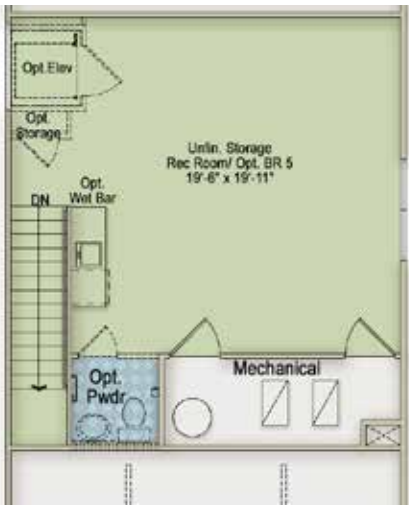

CHARLESTON
EXTERIOR DESIGN
~2,731 TO 3,270 SQUARE FEET

GEORGIAN
EXTERIOR DESIGN
~2,871 TO 3,410 SQUARE FEET

CRAFTSMAN
EXTERIOR DESIGN
~2,731 TO 3,270 SQUARE FEET

ITALIANATE
EXTERIOR DESIGN
~2,841 TO 3,380 SQUARE FEET

LAYOUT AND SQUARE FOOTAGE VARIES SLIGHTLY ACCORDING TO EXTERIOR DESIGN. FLOOR PLAN SHOWN IS THE CRAFTSMAN EXTERIOR DESIGN.

FIRST FLOOR

THIRD FLOOR

OPTIONAL BEDROOM 5
W/FULL BATH
THIRD FLOOR

SECOND FLOOR

OPTIONAL
MASTER BEDROOM 2
SECOND FLOOR