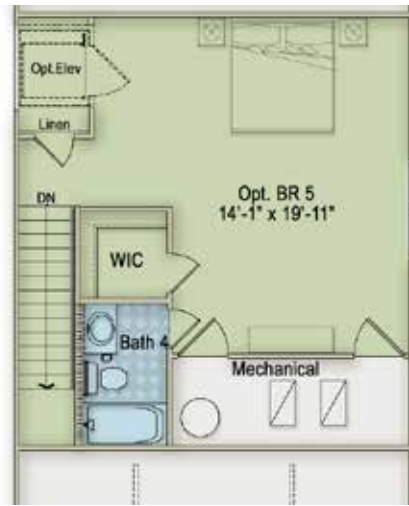

CHARLESTON
EXTERIOR DESIGN
~2,731 TO 3,270 SQUARE FEET

GEORGIAN
EXTERIOR DESIGN
~2,871 TO 3,410 SQUARE FEET

CRAFTSMAN
EXTERIOR DESIGN
~2,731 TO 3,270 SQUARE FEET

ITALIANATE
EXTERIOR DESIGN
~2,841 TO 3,380 SQUARE FEET

LAYOUT AND SQUARE FOOTAGE VARIES SLIGHTLY ACCORDING TO EXTERIOR DESIGN. FLOOR PLAN SHOWN IS THE CRAFTSMAN EXTERIOR DESIGN.

FIRST FLOOR

THIRD FLOOR

OPTIONAL BEDROOM 5
W/FULL BATH
THIRD FLOOR

SECOND FLOOR

OPTIONAL
MASTER BEDROOM 2
SECOND FLOOR