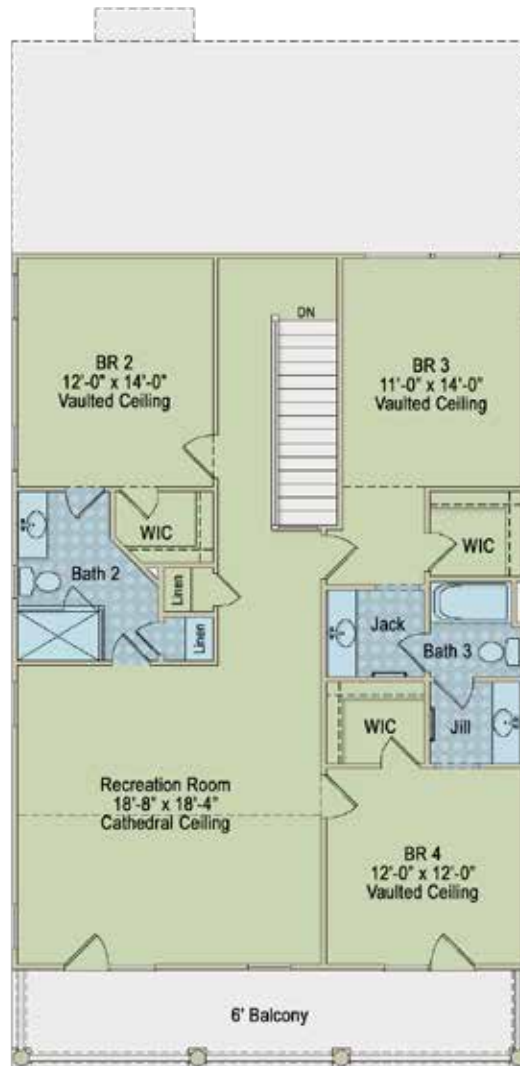

MODERN FARMHOUSE

EXTERIOR DESIGN

~3,198 SQUARE FEET

FIRST FLOOR

LAYOUT AND SQUARE FOOTAGE VARIES SLIGHTLY ACCORDING TO EXTERIOR DESIGN. FLOOR PLAN SHOWN IS THE AMERICAN TRADITIONAL AND MODERN FARMHOUSE EXTERIOR DESIGN.

SECOND FLOOR