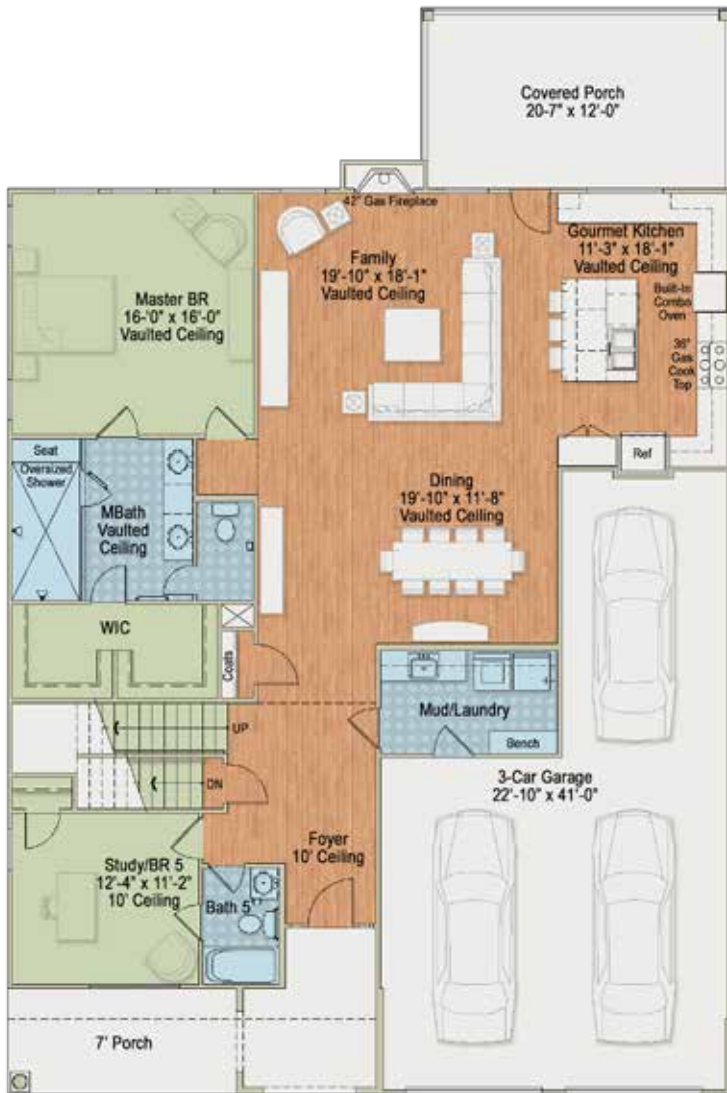

## ADIRONDACK

EXTERIOR DESIGN

~4,519 SQUARE FEET

*Additional exterior  
designs are available.  
See back panel for  
more information.*

For more information call 919-249-7008 or visit [E1Homes.com](http://E1Homes.com).

## MODERN FARMHOUSE

EXTERIOR DESIGN  
~4,519 SQUARE FEET

## RUSTIC

EXTERIOR DESIGN  
~4,549 SQUARE FEET

BASEMENT

LAYOUT AND SQUARE FOOTAGE VARIES SLIGHTLY ACCORDING TO EXTERIOR DESIGN. FLOOR PLAN SHOWN IS THE RUSTIC EXTERIOR DESIGN.

FIRST FLOOR

SECOND FLOOR