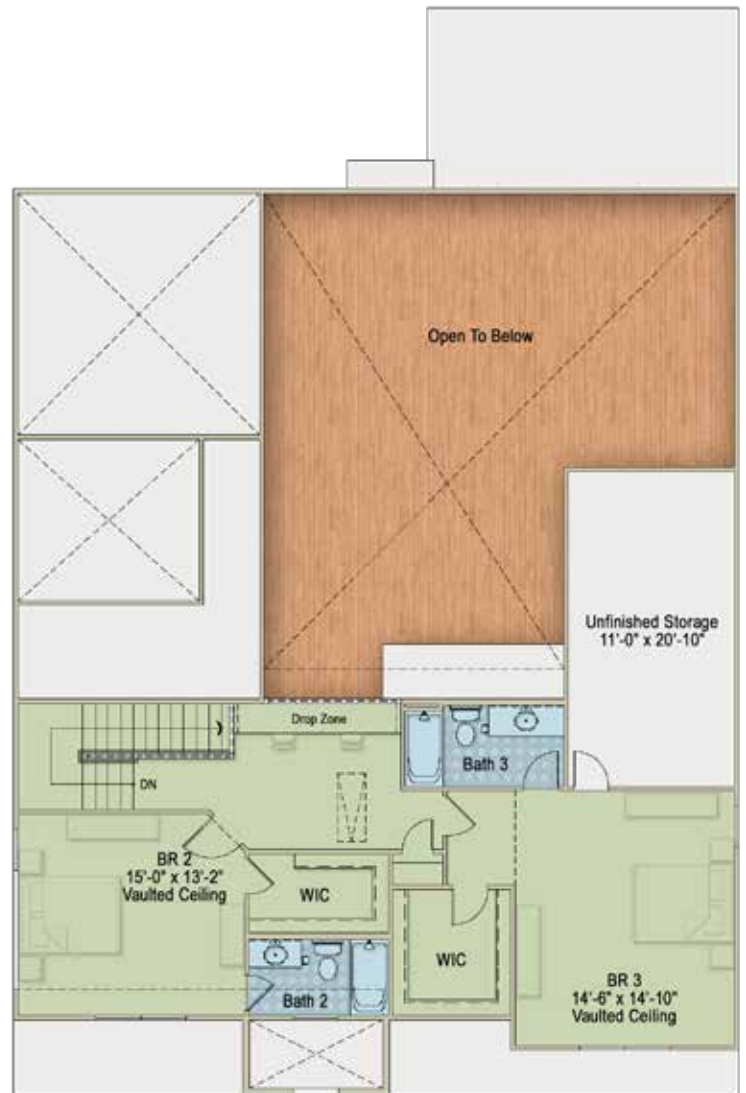

## ADIRONDACK

EXTERIOR DESIGN

~4,519 SQUARE FEET

*Additional exterior  
designs are available.  
See back panel for  
more information.*

For more information call 919-249-7008 or visit [E1Homes.com](http://E1Homes.com).

## MODERN FARMHOUSE

EXTERIOR DESIGN  
~4,519 SQUARE FEET

## RUSTIC

EXTERIOR DESIGN  
~4,549 SQUARE FEET

BASEMENT

LAYOUT AND SQUARE FOOTAGE VARIES SLIGHTLY ACCORDING TO EXTERIOR DESIGN. FLOOR PLAN SHOWN IS THE RUSTIC EXTERIOR DESIGN.

FIRST FLOOR

SECOND FLOOR