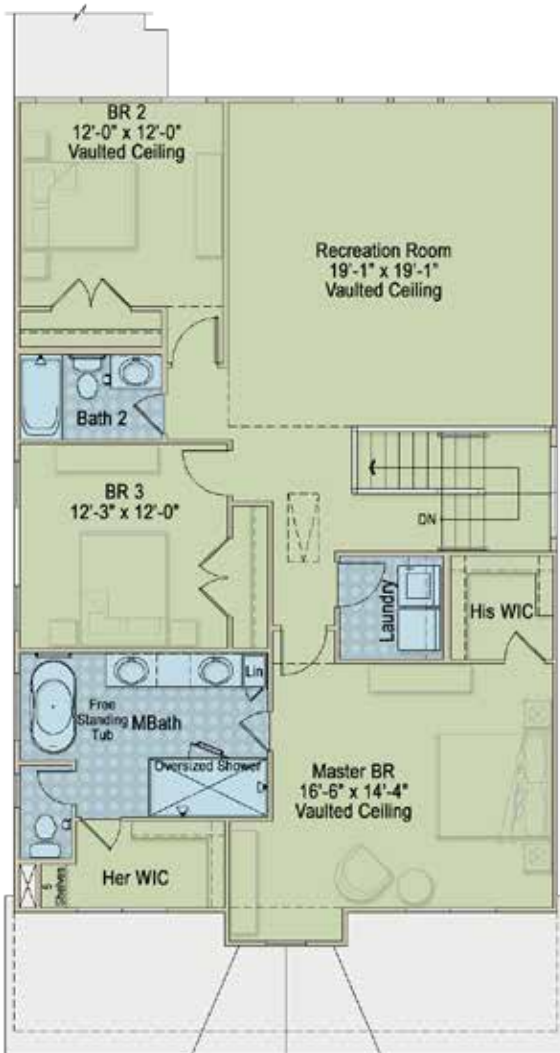

## COUNTRY LODGE

EXTERIOR DESIGN

~3,116 SQUARE FEET

## CRAFTSMAN

EXTERIOR DESIGN

~3,107 SQUARE FEET

## SOUTHERN PLANTATION

EXTERIOR DESIGN

~3,107 SQUARE FEET

FIRST FLOOR

LAYOUT AND SQUARE FOOTAGE VARIES SLIGHTLY ACCORDING TO EXTERIOR DESIGN. FLOOR PLAN SHOWN IS THE CRAFTSMAN EXTERIOR DESIGN.

SECOND FLOOR

OPTIONAL SECOND FLOOR