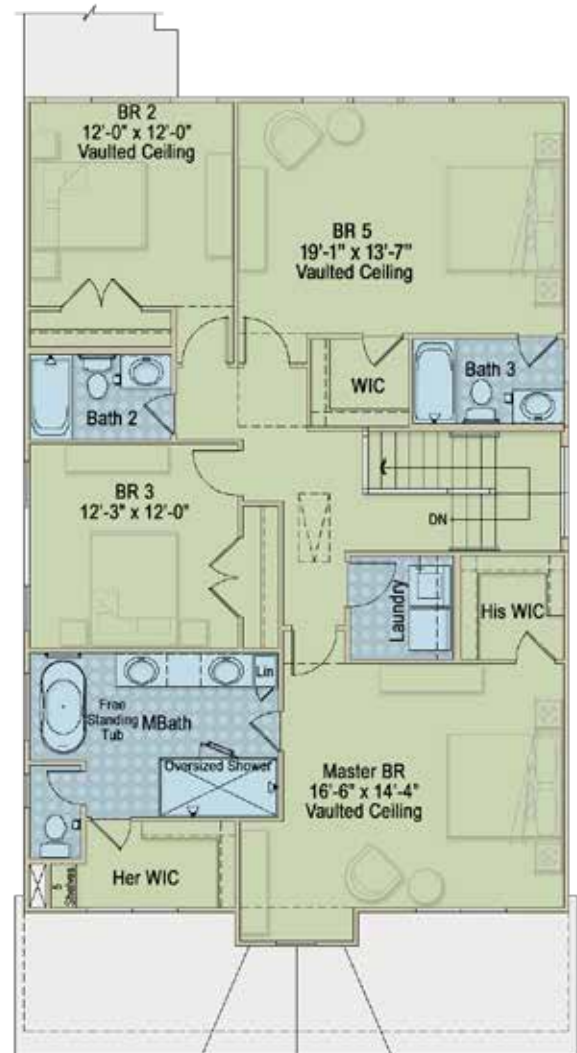

## COUNTRY LODGE

EXTERIOR DESIGN

~3,116 SQUARE FEET

## CRAFTSMAN

EXTERIOR DESIGN

~3,107 SQUARE FEET

## SOUTHERN PLANTATION

EXTERIOR DESIGN

~3,107 SQUARE FEET

FIRST FLOOR

LAYOUT AND SQUARE FOOTAGE VARIES SLIGHTLY ACCORDING TO EXTERIOR DESIGN. FLOOR PLAN SHOWN IS THE CRAFTSMAN EXTERIOR DESIGN.

SECOND FLOOR

OPTIONAL SECOND FLOOR