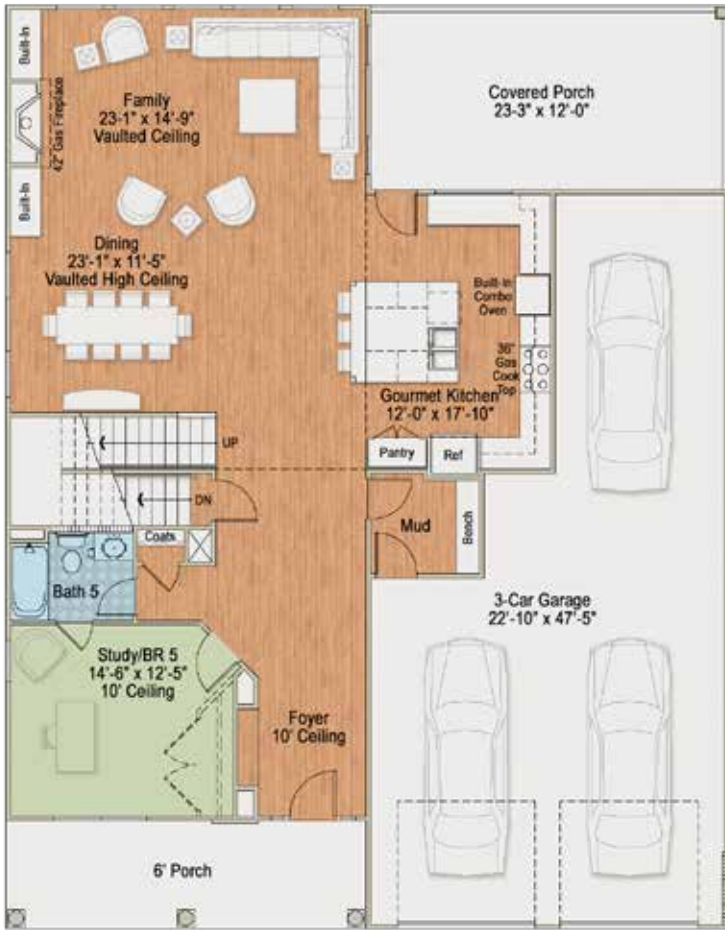

# THE DAVENPORT

FROM OUR WEST HAMPTON (CUSTOM) COLLECTION

**CRAFTSMAN**  
EXTERIOR DESIGN

~4,084 SQUARE FEET

*Additional exterior  
designs are available.  
See back panel for  
more information.*

For more information call 919-249-7008 or visit [E1Homes.com](http://E1Homes.com).

**ITALIANATE**  
EXTERIOR DESIGN  
~4,081 SQUARE FEET

**SOUTHERN PLANTATION**  
EXTERIOR DESIGN  
~4,086 SQUARE FEET

**VICTORIAN**  
EXTERIOR DESIGN  
~4,084 SQUARE FEET

## BASEMENT

LAYOUT AND SQUARE FOOTAGE VARIES SLIGHTLY ACCORDING TO EXTERIOR DESIGN. FLOOR PLAN SHOWN IS THE CRAFTSMAN EXTERIOR DESIGN.

FIRST FLOOR

SECOND FLOOR