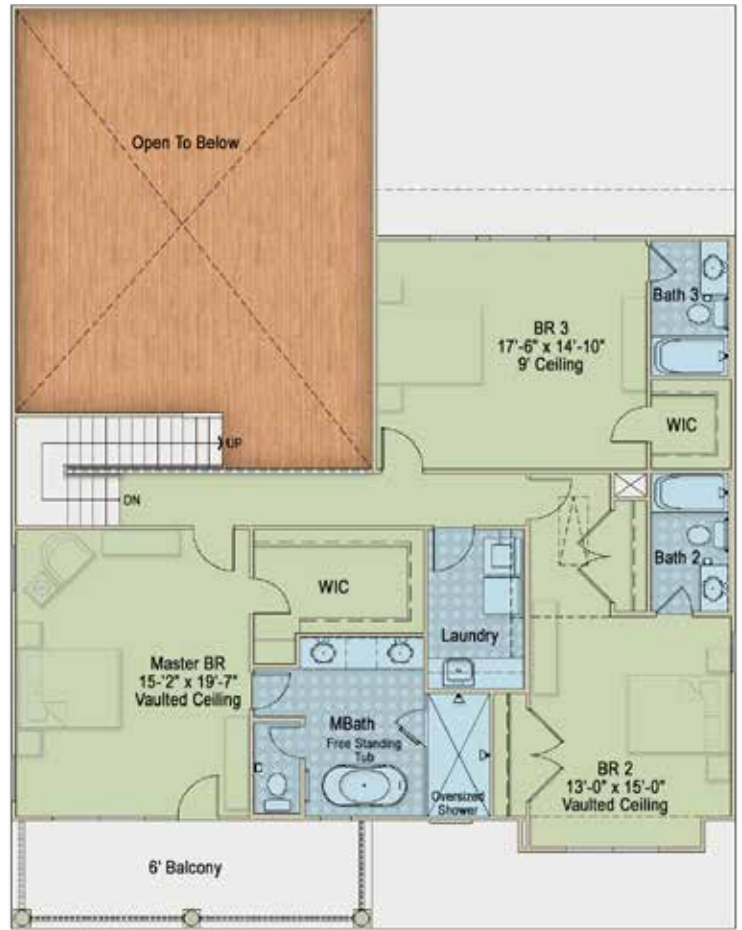

# THE DAVENPORT

FROM OUR WEST HAMPTON (CUSTOM) COLLECTION

**CRAFTSMAN**  
EXTERIOR DESIGN

~4,084 SQUARE FEET

*Additional exterior  
designs are available.  
See back panel for  
more information.*

For more information call 919-249-7008 or visit [E1Homes.com](http://E1Homes.com).

**ITALIANATE**  
EXTERIOR DESIGN  
~4,081 SQUARE FEET

**SOUTHERN PLANTATION**  
EXTERIOR DESIGN  
~4,086 SQUARE FEET

**VICTORIAN**  
EXTERIOR DESIGN  
~4,084 SQUARE FEET

## BASEMENT

LAYOUT AND SQUARE FOOTAGE VARIES SLIGHTLY ACCORDING TO EXTERIOR DESIGN. FLOOR PLAN SHOWN IS THE CRAFTSMAN EXTERIOR DESIGN.

FIRST FLOOR

SECOND FLOOR