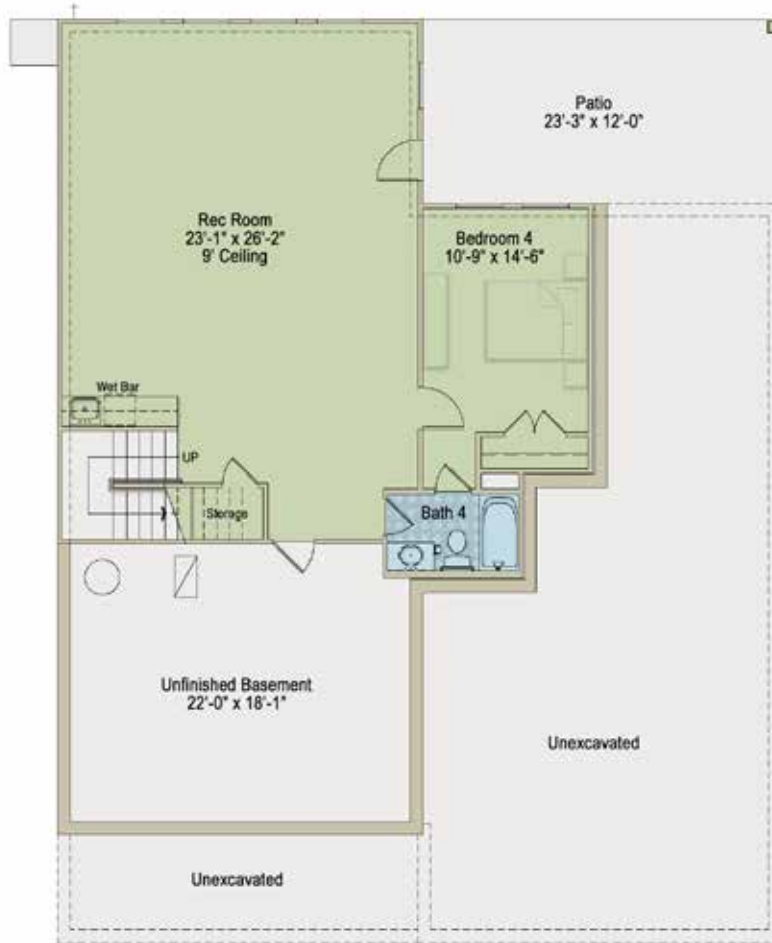

# THE DAVENPORT

FROM OUR WEST HAMPTON (CUSTOM) COLLECTION

**CRAFTSMAN**  
EXTERIOR DESIGN

~4,084 SQUARE FEET

*Additional exterior  
designs are available.  
See back panel for  
more information.*

For more information call 919-249-7008 or visit [E1Homes.com](http://E1Homes.com).

**ITALIANATE**  
EXTERIOR DESIGN  
~4,081 SQUARE FEET

**SOUTHERN PLANTATION**  
EXTERIOR DESIGN  
~4,086 SQUARE FEET

**VICTORIAN**  
EXTERIOR DESIGN  
~4,084 SQUARE FEET

## BASEMENT

LAYOUT AND SQUARE FOOTAGE VARIES SLIGHTLY ACCORDING TO EXTERIOR DESIGN. FLOOR PLAN SHOWN IS THE CRAFTSMAN EXTERIOR DESIGN.

FIRST FLOOR

SECOND FLOOR