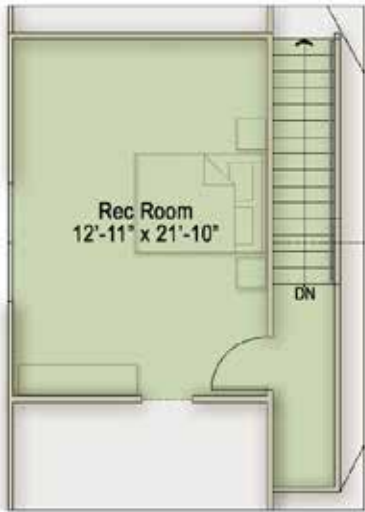

THE TALMADGE

FROM OUR SAVANNAH COLLECTION

ADIRONDACK

EXTERIOR DESIGN

~2,401 SQUARE FEET

*Additional exterior
designs are available.
See back panel for
more information.*

For more information call 919-249-7008 or visit E1Homes.com.

COUNTRY LODGE

EXTERIOR DESIGN
~2,401 SQUARE FEET

MID-CENTURY MODERN

EXTERIOR DESIGN
~2,401 SQUARE FEET

OPTIONAL
SHOWER ONLY
MASTER BATH

FIRST FLOOR

LAYOUT AND SQUARE FOOTAGE VARIES SLIGHTLY ACCORDING TO EXTERIOR DESIGN.
FLOOR PLAN SHOWN IS THE ADIRONDACK EXTERIOR DESIGN.

SECOND FLOOR

OPTIONAL BEDROOM 4
W/ FULL BATH
SECOND FLOOR