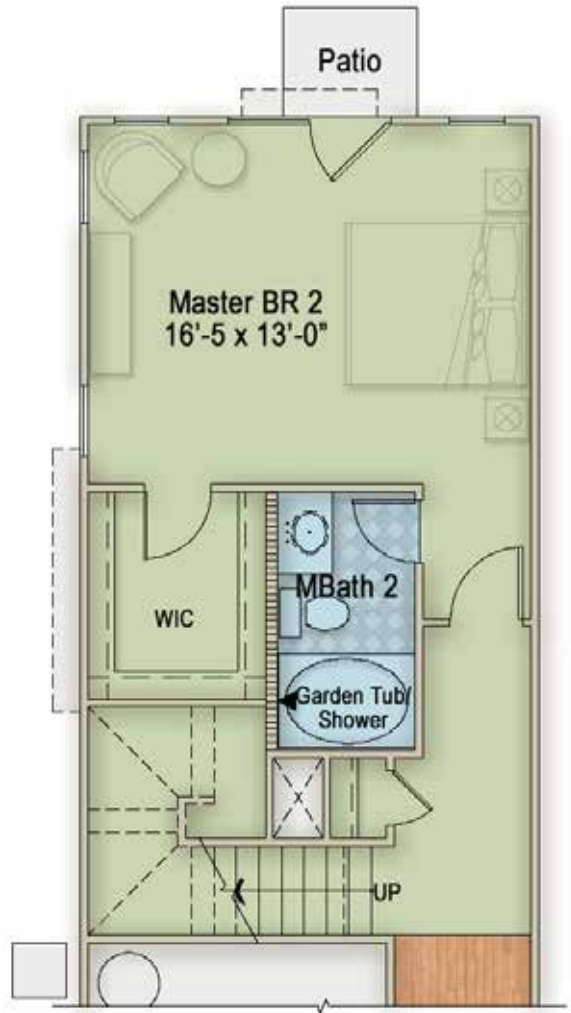

THE SHACKLEFORD

FROM OUR BEAUFORT COLLECTION

CRAFTSMAN
EXTERIOR DESIGN

~2,047 SQUARE FEET

*Additional exterior
designs are available.
See back panel for
more information.*

For more information call 919-249-7008 or visit E1Homes.com.

VICTORIAN
EXTERIOR DESIGN
~2,047 SQUARE FEET

CHARLESTON
EXTERIOR DESIGN
~2,047 SQUARE FEET

FIRST FLOOR

OPTIONAL
MASTER BEDROOM 2
FIRST FLOOR

LAYOUT AND SQUARE FOOTAGE VARIES SLIGHTLY ACCORDING TO EXTERIOR DESIGN. FLOOR PLAN SHOWN IS THE CRAFTSMAN EXTERIOR DESIGN.

SECOND FLOOR

THIRD FLOOR