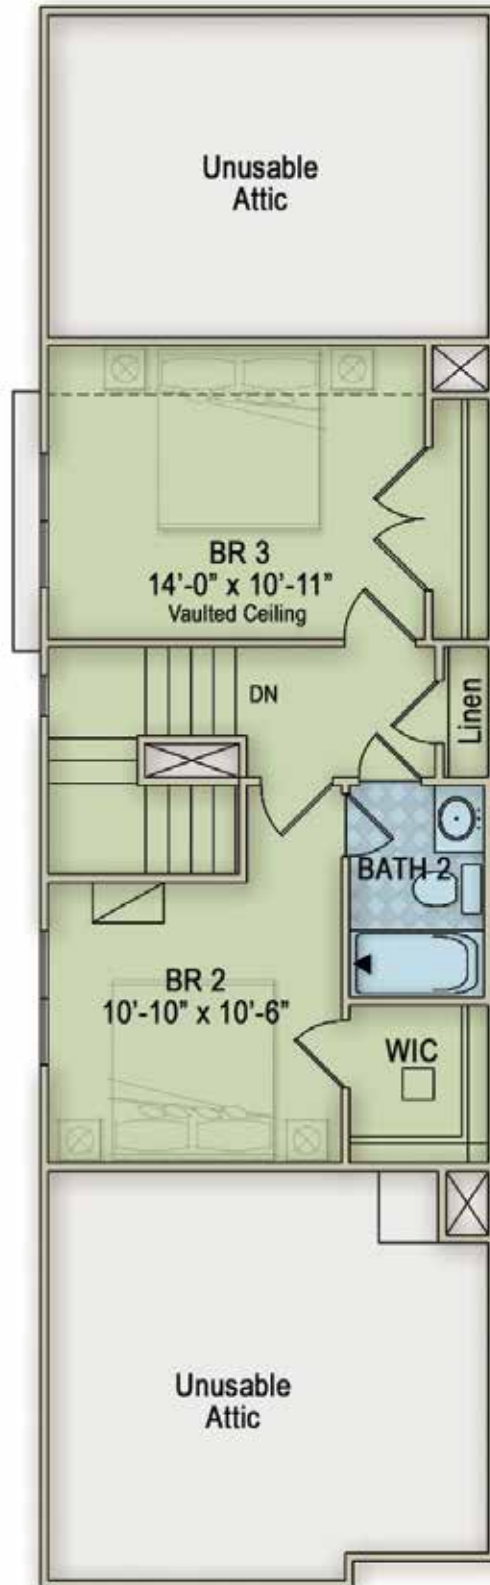

THE SHACKLEFORD

FROM OUR BEAUFORT COLLECTION

CRAFTSMAN
EXTERIOR DESIGN

~2,047 SQUARE FEET

*Additional exterior
designs are available.
See back panel for
more information.*

For more information call 919-249-7008 or visit E1Homes.com.

VICTORIAN
EXTERIOR DESIGN
~2,047 SQUARE FEET

CHARLESTON
EXTERIOR DESIGN
~2,047 SQUARE FEET

FIRST FLOOR

OPTIONAL
MASTER BEDROOM 2
FIRST FLOOR

LAYOUT AND SQUARE FOOTAGE VARIES SLIGHTLY ACCORDING TO EXTERIOR DESIGN. FLOOR PLAN SHOWN IS THE CRAFTSMAN EXTERIOR DESIGN.

SECOND FLOOR

THIRD FLOOR