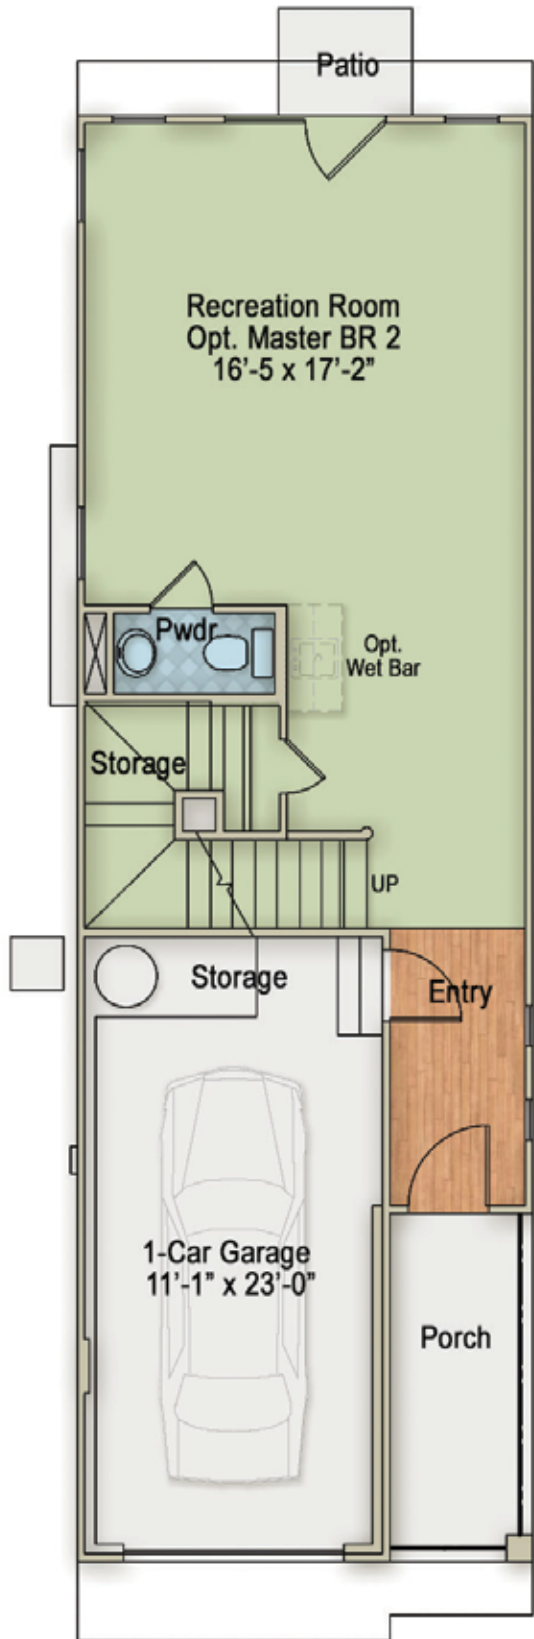

THE SHACKLEFORD

FROM OUR BEAUFORT COLLECTION

CRAFTSMAN
EXTERIOR DESIGN

~2,047 SQUARE FEET

*Additional exterior
designs are available.
See back panel for
more information.*

For more information call 919-249-7008 or visit E1Homes.com.

VICTORIAN
EXTERIOR DESIGN
~2,047 SQUARE FEET

CHARLESTON
EXTERIOR DESIGN
~2,047 SQUARE FEET

FIRST FLOOR

OPTIONAL
MASTER BEDROOM 2
FIRST FLOOR

LAYOUT AND SQUARE FOOTAGE VARIES SLIGHTLY ACCORDING TO EXTERIOR DESIGN. FLOOR PLAN SHOWN IS THE CRAFTSMAN EXTERIOR DESIGN.

SECOND FLOOR

THIRD FLOOR