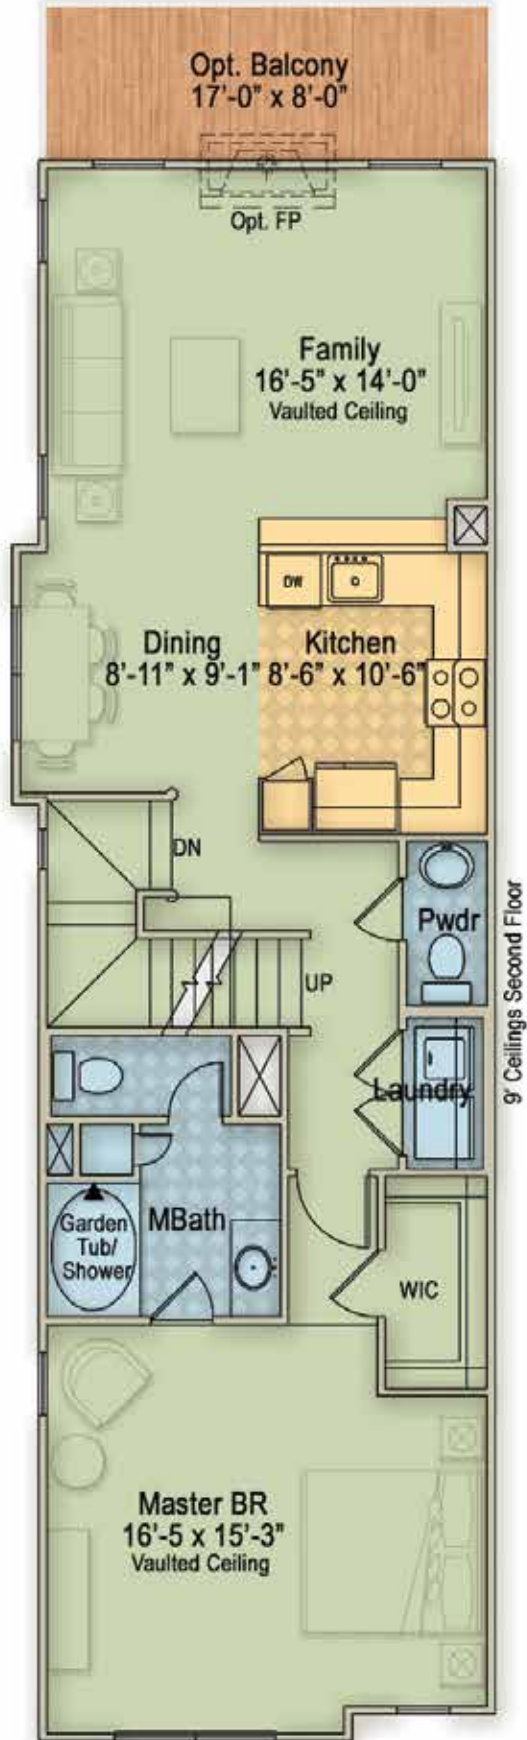

THE SHACKLEFORD

FROM OUR BEAUFORT COLLECTION

CRAFTSMAN
EXTERIOR DESIGN

~2,047 SQUARE FEET

*Additional exterior
designs are available.
See back panel for
more information.*

For more information call 919-249-7008 or visit E1Homes.com.

VICTORIAN
EXTERIOR DESIGN
~2,047 SQUARE FEET

CHARLESTON
EXTERIOR DESIGN
~2,047 SQUARE FEET

FIRST FLOOR

OPTIONAL
MASTER BEDROOM 2
FIRST FLOOR

LAYOUT AND SQUARE FOOTAGE VARIES SLIGHTLY ACCORDING TO EXTERIOR DESIGN. FLOOR PLAN SHOWN IS THE CRAFTSMAN EXTERIOR DESIGN.

SECOND FLOOR

THIRD FLOOR