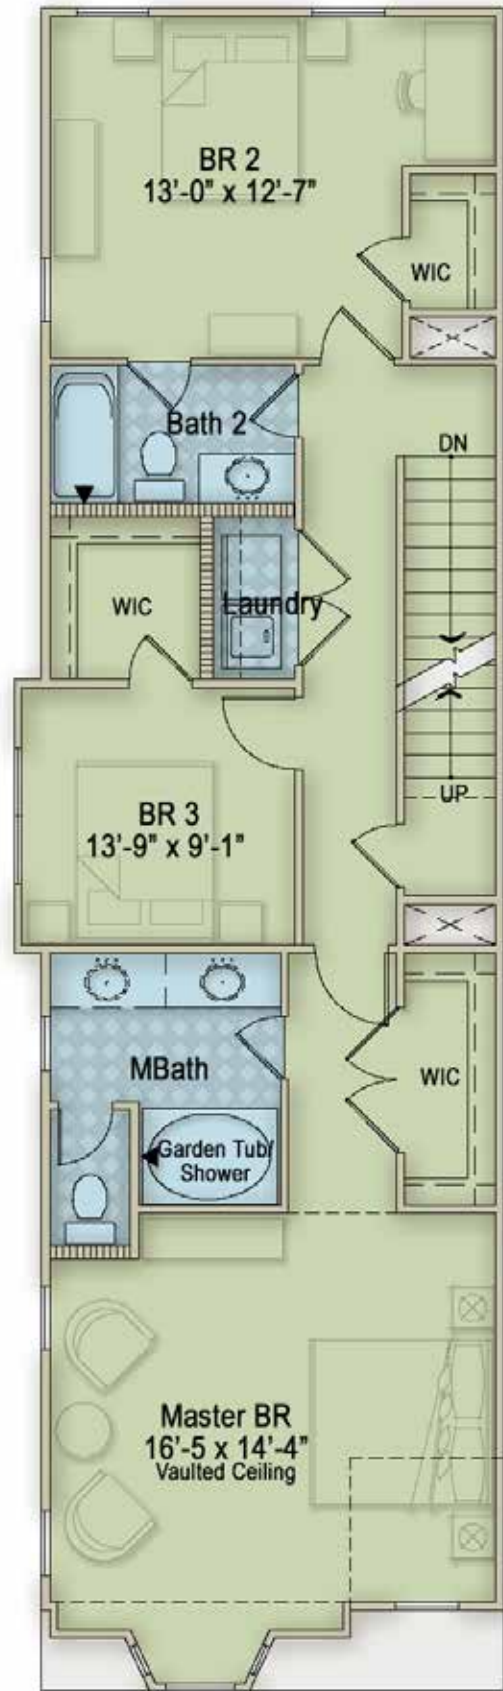

THE ON SLOW

FROM OUR BEAUFORT COLLECTION

RUSTIC
EXTERIOR DESIGN
~2,095 SQUARE FEET

*Additional exterior
designs are available.
See back panel for
more information.*

For more information call 919-249-7008 or visit E1Homes.com.

ITALIANATE
EXTERIOR DESIGN
~ 2,085 SQUARE FEET

QUEEN ANNE
EXTERIOR DESIGN
~2,089 SQUARE FEET

MID-CENTURY MODERN
EXTERIOR DESIGN
~ 2,095 SQUARE FEET

COASTAL COTTAGE
EXTERIOR DESIGN
~2,084 SQUARE FEET

FIRST FLOOR

SECOND FLOOR

LAYOUT AND SQUARE FOOTAGE VARIES SLIGHTLY ACCORDING TO EXTERIOR DESIGN.
FLOOR PLAN SHOWN IS THE QUEEN ANNE EXTERIOR DESIGN.

THIRD FLOOR

OPTIONAL BEDROOM 4
THIRD FLOOR