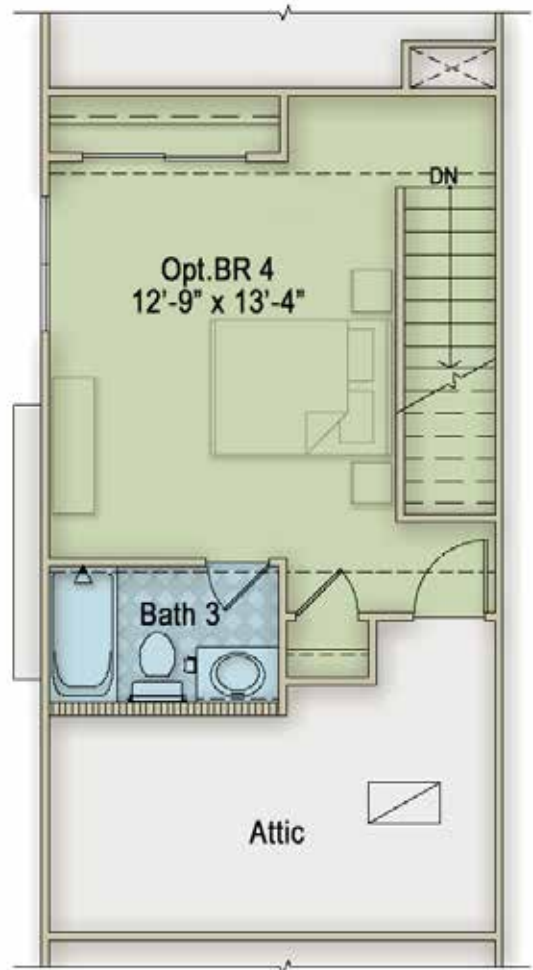

THE ON SLOW

FROM OUR BEAUFORT COLLECTION

RUSTIC
EXTERIOR DESIGN
~2,095 SQUARE FEET

*Additional exterior
designs are available.
See back panel for
more information.*

For more information call 919-249-7008 or visit E1Homes.com.

ITALIANATE
EXTERIOR DESIGN
~ 2,085 SQUARE FEET

QUEEN ANNE
EXTERIOR DESIGN
~2,089 SQUARE FEET

MID-CENTURY MODERN
EXTERIOR DESIGN
~ 2,095 SQUARE FEET

COASTAL COTTAGE
EXTERIOR DESIGN
~2,084 SQUARE FEET

FIRST FLOOR

SECOND FLOOR

LAYOUT AND SQUARE FOOTAGE VARIES SLIGHTLY ACCORDING TO EXTERIOR DESIGN.
FLOOR PLAN SHOWN IS THE QUEEN ANNE EXTERIOR DESIGN.

THIRD FLOOR

OPTIONAL BEDROOM 4
THIRD FLOOR