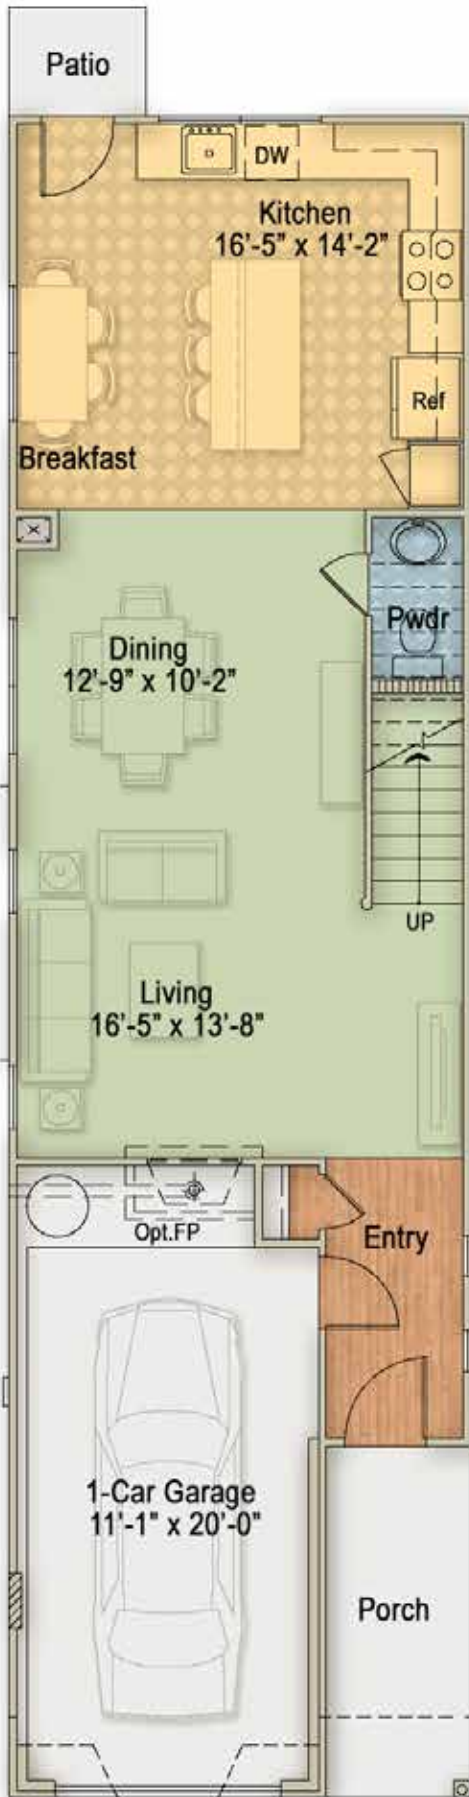

THE ON SLOW

FROM OUR BEAUFORT COLLECTION

RUSTIC
EXTERIOR DESIGN
~2,095 SQUARE FEET

*Additional exterior
designs are available.
See back panel for
more information.*

For more information call 919-249-7008 or visit E1Homes.com.

ITALIANATE
EXTERIOR DESIGN
~ 2,085 SQUARE FEET

QUEEN ANNE
EXTERIOR DESIGN
~2,089 SQUARE FEET

MID-CENTURY MODERN
EXTERIOR DESIGN
~ 2,095 SQUARE FEET

COASTAL COTTAGE
EXTERIOR DESIGN
~2,084 SQUARE FEET

FIRST FLOOR

SECOND FLOOR

LAYOUT AND SQUARE FOOTAGE VARIES SLIGHTLY ACCORDING TO EXTERIOR DESIGN.
FLOOR PLAN SHOWN IS THE QUEEN ANNE EXTERIOR DESIGN.

THIRD FLOOR

OPTIONAL BEDROOM 4
THIRD FLOOR