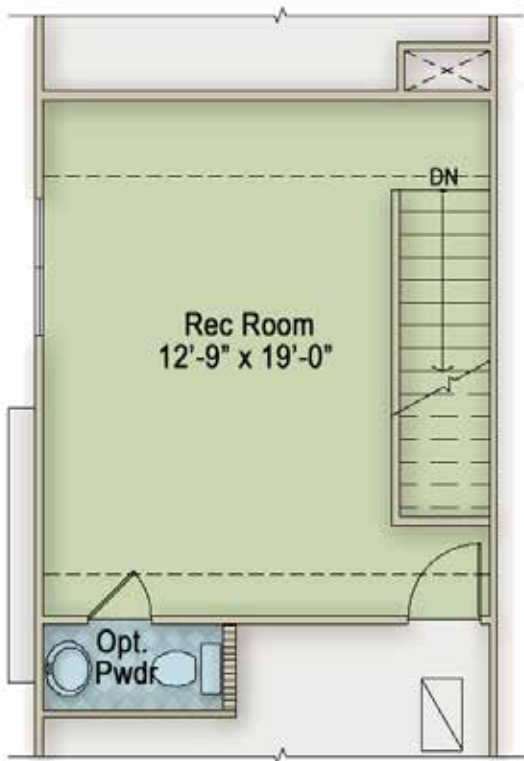

ITALIANATE
EXTERIOR DESIGN
~ 2,085 SQUARE FEET

QUEEN ANNE
EXTERIOR DESIGN
~2,089 SQUARE FEET

MID-CENTURY MODERN
EXTERIOR DESIGN
~ 2,095 SQUARE FEET

COASTAL COTTAGE
EXTERIOR DESIGN
~2,084 SQUARE FEET

FIRST FLOOR

SECOND FLOOR

LAYOUT AND SQUARE FOOTAGE VARIES SLIGHTLY ACCORDING TO EXTERIOR DESIGN.
FLOOR PLAN SHOWN IS THE QUEEN ANNE EXTERIOR DESIGN.

THIRD FLOOR

OPTIONAL BEDROOM 4
THIRD FLOOR